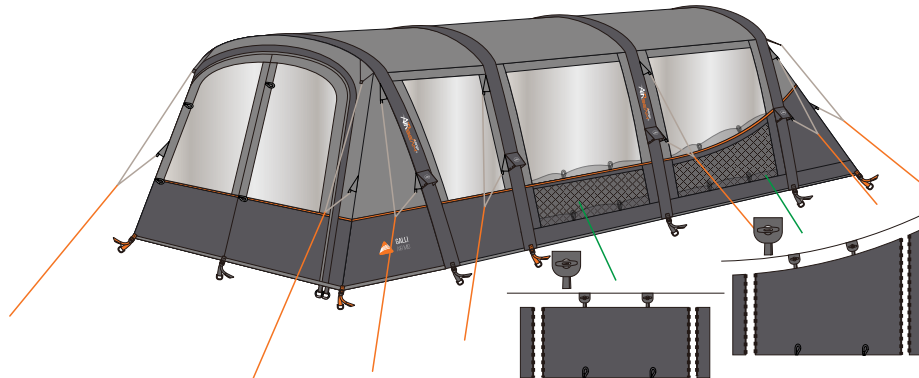

Item Name: Galli Air Mid-Cloud Grey
Size: Tent: (320+120)cm x (90+465)cm x 215-255/210cm(H)

- **Fly Ground Sheet: PE.Sheet 10x10 FR 120g/M²
- **Fly: **Solution dye** Poly Oxford 150D 3000mm UPF 30+ WR FR
- **Mesh: No-See-Um Mesh
- **Window: PVC(0.18mm)
- **Frame: PVC(0.3T) Pole
- **Pole Sleeve: (PE.Sheet + Oxford 150D)Complex
- **Carry Bag: Poly Oxford 150D 1000mm PU WR FR
- 17-0000TPG(fly & carry bag & oxford binding)
- 19-3917TPG(fly & sleeve & zip flap)
- 18-0000TPX(eiband & webbing & plastic)
- Black(mesh)
- 18-0000TPG(zip & 5mm e/string)
- 158C(guy ropes & 3mm e/string)
- 158C(Coachline(oxford))(Imported fuel)
- 16-1305TPX(guy ropes)
- 17-1501TPG(pe.sheet)

Repair Kit

PE.Bag(3T)
 Size:10cm(W)x15cm(H)

白色贴纸
 4cm
 6cm

17-0000TPG 10cm
 19-3917TPG 10cm

PE.Sheet 17-1501TPG 10cm
 Mesh Black 10cm
 Sticker(White) 2EA 5cm
 5cm

- Fly Logo 2EA
158C + White
12cm
- Fly Logo 3EA
158C + White
10cm
- C/Bag Logo 1EA
158C + White
10cm
- Fly Logo 4EA
White
3.5cm
- Fly Logo 4EA
158C + White
24.5cm
- Fly Logo
10cm
- Fly Logo
10cm

- Steel Peg (4.5mm x 17cm) 3EA
- Steel Peg (5mm x 20cm) 40EA
- Webbing Guy rope 800cm x 2Lines

- Inflatable**
- P.String 4mm (158C)
 - Slider P.string (16-1305TPX)
 - P.String 4mm (16-1305TPX)
 - Slider P.string 16-1305TPX & Grey (For Fly)