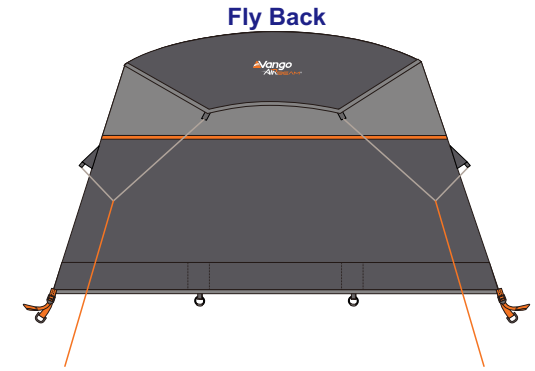

Item Name: Galli Air Mid-Cloud Grey
Size: Tent: (320+120)cm x (90+465)cm x 215-255/210cm(H)

- **Fly Ground Sheet: PE.Sheet 10x10 FR 120g/M²
- **Fly: **Solution dye** Poly Oxford 150D 3000mm UPF 30+ WR FR
- **Mesh: No-See-Um Mesh
- **Window: PVC(0.18mm)
- **Frame: PVC(0.3T) Pole
- **Pole Sleeve: (PE.Sheet + Oxford 150D)Complex
- **Carry Bag: Poly Oxford 150D 1000mm PU WR FR
- 17-0000TPG(fly & carry bag & oxford binding)
- 19-3917TPG(fly & sleeve & zip flap)
- 18-0000TPX(eiband & webbing & plastic)
- Black(mesh)
- 18-0000TPG(zip & 5mm e/string)
- 158C(guy ropes & 3mm e/string)
- 158C(Coachline(oxford))(Imported fuel)
- 16-1305TPX(guy ropes)
- 17-1501TPG(pe.sheet)

Repair Kit

PE.Bag(3T)
 Size:10cm(W)x15cm(H)

白色贴纸
 4cm
 6cm

17-0000TPG 10cm
 19-3917TPG 10cm

PE.Sheet 17-1501TPG 10cm
 Mesh Black 10cm
 Sticker(White) 2EA 5cm
 5cm

- Fly Logo 2EA
158C + White
12cm
- Fly Logo 3EA
158C + White
10cm
- C/Bag Logo 1EA
158C + White
10cm
- Fly Logo 4EA
White
3.5cm
- Fly Logo 4EA
158C + White
24.5cm
- Fly Logo
10cm
- Fly Logo
10cm

- Steel Peg (4.5mm x 17cm) 3EA
- Steel Peg (5mm x 20cm) 40EA
- Webbing Guy rope 800cm x 2Lines

- Inflatable**
- P.String 4mm (158C)
 - Slider P.string (16-1305TPX)
 - P.String 4mm (16-1305TPX)
 - Slider P.string 16-1305TPX & Grey (For Fly)