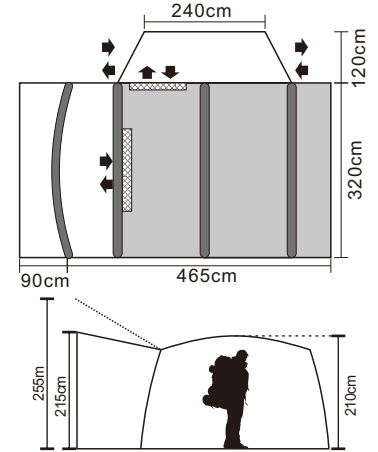

Item Name: Galli Air Mid-Cloud Grey
Size: Tent: (320+120)cm x (90+465)cm x 215-255/210cm(H)

- **Fly Ground Sheet: PE.Sheet 10x10 FR 120g/M²
- **Fly: **Solution dye** Poly Oxford 150D 3000mm UPF 30+ WR FR
- **Mesh: No-See-Um Mesh
- **Window: PVC(0.18mm)
- **Frame: PVC(0.3T) Pole
- **Pole Sleeve: (PE.Sheet + Oxford 150D)Complex
- **Carry Bag: Poly Oxford 150D 1000mm PU WR FR
- 17-0000TPG(fly & carry bag & oxford binding)
- 19-3917TPG(fly & sleeve & zip flap)
- 18-0000TPX(eiband & webbing & plastic)
- Black(mesh)
- 18-0000TPG(zip & 5mm e/string)
- 158C(guy ropes & 3mm e/string)
- 158C(Coachline(oxford))(Imported fuel)
- 16-1305TPX(guy ropes)
- 17-1501TPG(pe.sheet)

Repair Kit

PE.Bag(3T)
 Size:10cm(W)x15cm(H)

白色贴纸
 4cm
 6cm

17-0000TPG 10cm
 19-3917TPG 10cm

PE.Sheet 17-1501TPG 10cm
 Mesh Black 10cm
 Sticker(White) 2EA 5cm
 5cm

- Fly Logo 2EA
158C + White
12cm
- Fly Logo 3EA
158C + White
10cm
- C/Bag Logo 1EA
158C + White
10cm
- Fly Logo 4EA
White
3.5cm
- Fly Logo 4EA
158C + White
24.5cm
- Fly Logo
10cm
- Fly Logo
10cm

- Steel Peg (4.5mm x 17cm) 3EA
- Steel Peg (5mm x 20cm) 40EA
- Webbing Guy rope 800cm x 2Lines

- Inflatable**
- P.String 4mm (158C)
 - Slider P.string (16-1305TPX)
 - P.String 4mm (16-1305TPX)
 - Slider P.string 16-1305TPX & Grey (For Fly)