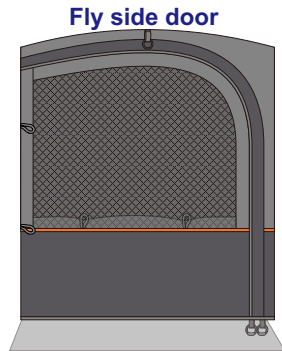

Item Name: Galli Air Mid-Cloud Grey
Size: Tent: (320+120)cm x (90+465)cm x 215-255/210cm(H)

- **Fly Ground Sheet: PE.Sheet 10x10 FR 120g/M²
- **Fly: **Solution dye** Poly Oxford 150D 3000mm UPF 30+ WR FR
- **Mesh: No-See-Um Mesh
- **Window: PVC(0.18mm)
- **Frame: PVC(0.3T) Pole
- **Pole Sleeve: (PE.Sheet + Oxford 150D)Complex
- **Carry Bag: Poly Oxford 150D 1000mm PU WR FR
- 17-0000TPG(fly & carry bag & oxford binding)
- 19-3917TPG(fly & sleeve & zip flap)
- 18-0000TPX(eiband & webbing & plastic)
- Black(mesh)
- 18-0000TPG(zip & 5mm e/string)
- 158C(guy ropes & 3mm e/string)
- 158C(Coachline(oxford))(Imported fuel)
- 16-1305TPX(guy ropes)
- 17-1501TPG(pe.sheet)

Repair Kit

PE.Bag(3T)
 Size:10cm(W)x15cm(H)

白色贴纸
 4cm
 6cm

17-0000TPG 10cm
 19-3917TPG 10cm

PE.Sheet 17-1501TPG 10cm
 Mesh Black 10cm
 Sticker(White) 2EA 5cm
 5cm

- Fly Logo 2EA
158C + White
12cm
- Fly Logo 3EA
158C + White
10cm
- C/Bag Logo 1EA
158C + White
10cm
- Fly Logo 4EA
White
3.5cm
- Fly Logo 4EA
158C + White
24.5cm
- Fly Logo
10cm
- Fly Logo
10cm

- Steel Peg (4.5mm x 17cm) 3EA
- Steel Peg (5mm x 20cm) 40EA
- Webbing Guy rope 800cm x 2Lines

- Inflatable**
- P.String 4mm (158C)
 - Slider P.string (16-1305TPX)
 - P.String 4mm (16-1305TPX)
 - Slider P.string 16-1305TPX & Grey (For Fly)